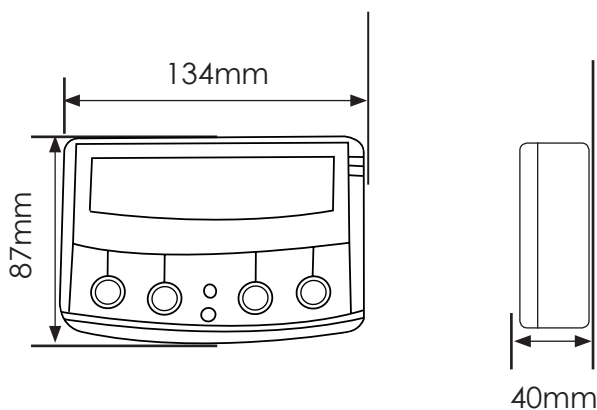

DIMENSIONS